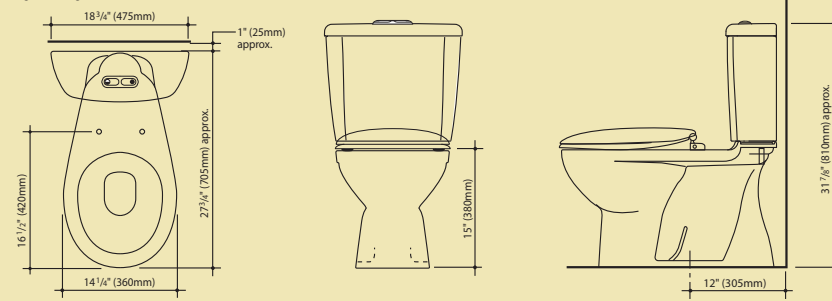

Sydney Smart 305 Round Front Plus Toilet
Tank Part #: 622322W/BI
Bowl Part #: 609151AW/ABI

Recommended Round Front Plus Seats:
Standard Seat Part #: 326707W/BI
Detachable Seat Part #: 301032W/BI
Easy Closing Seat Part #: 326222W/BI
Wooden Seat Part #: 326606
Commercial Seat Part #: 320016W

Sydney Smart 305 Round Front Plus Toilet

Available in white (W) and biscuit (BI).

Caroma USA Inc.
Phone: +1 800 605 4218
Fax: +1 503 681 2150
Email: info@caromausa.com
Website: www.caromausa.com

Distributor