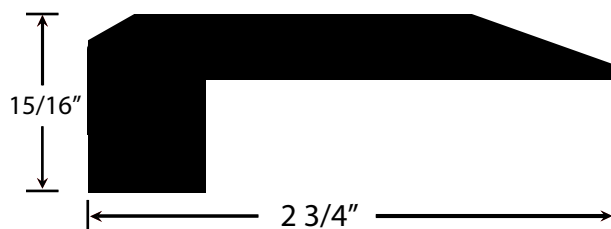

WOVEN BAMBOO FLOORING ACCESSORIES

For Prefinished Woven Bamboo Flooring
(Solid Bamboo accessories shown on separate documents)

v. 030308

QUARTER ROUND

- 73" Lengths
- Prefinished

REDUCER

- 73" Lengths
- Prefinished

STANDARD STAIRNOSE

- 73" Lengths
- Prefinished

T-MOULD

- 73" Lengths
- Prefinished

THRESHOLD

- 78" Lengths
- Prefinished