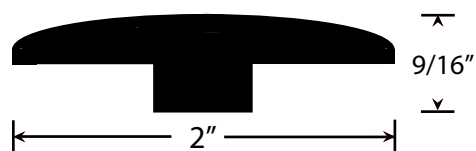

WOVEN BAMBOO FLOORING ACCESSORIES

For Prefinished Woven Bamboo Flooring
(Solid Bamboo accessories shown on separate documents)

v. 030308

QUARTER ROUND

- 73" Lengths
- Prefinished

REDUCER

- 73" Lengths
- Prefinished

STANDARD STAIRNOSE

- 73" Lengths
- Prefinished

T-MOULD

- 73" Lengths
- Prefinished

THRESHOLD

- 78" Lengths
- Prefinished