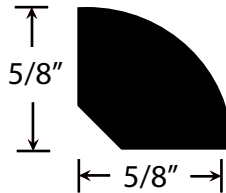

WOVEN BAMBOO FLOORING ACCESSORIES

For Prefinished Woven Bamboo Flooring
(Solid Bamboo accessories shown on separate documents)

v. 030308

QUARTER ROUND

- 73" Lengths
- Prefinished

REDUCER

- 73" Lengths
- Prefinished

STANDARD STAIRNOSE

- 73" Lengths
- Prefinished

T-MOULD

- 73" Lengths
- Prefinished

THRESHOLD

- 78" Lengths
- Prefinished