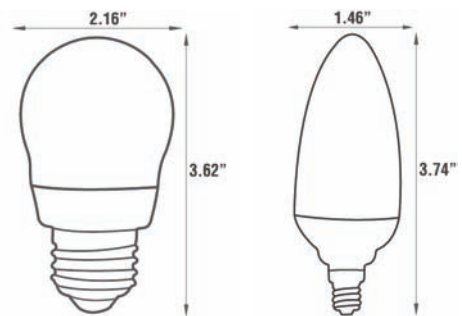

COMMERCIAL FIXTURES AND LAMPS SPECIFICATIONS

LED STACKED DECORATIVE FAMILY

SKB1.7WWLED 1.7W Stacked Decorative LED Bulb

An LED decorative bulb for multi-socket ornamental fixtures and decorative chandeliers. It consumes only 1.7 watts and replaces an 30 watt incandescent bulb. The result; up to 80% savings in energy. The bulb has a life of 30,000 hours at L70 standards. The advanced stacked design enhances the bright appearance from multiple viewpoints.

-Indoor Rated

SKC1.7CWWLED 1.7W Stacked Decorative LED Candle

An LED decorative bulb especially for chandeliers and fixtures with candelabra sockets. It consumes only 1.7 watts and replaces an 30 watt incandescent bulb. The result; up to 80% savings in energy. The bulb has a life of 30,000 hours at L70 standards. The advanced stacked design enhances the bright appearance from multiple viewpoints.

DIMENSIONS

STACKED LED BULBSPECIFICATIONS

Watts	Order Code	Model Number	Incandescent Equivalent	Base	Lumens	Beam Angle	Lamp Life (Hrs)	Pack Type	Case Pack	Dimensions (W"xMOL)	K
1.7	70628	SKB1.7WWLED	30	E26	120	120°	30,000	Box	48	2.16 x 3.62	2750
1.7	70631	SKC1.7CWWLED	30	E12	120	120°	30,000	Box	48	1.46 x 3.74	2750