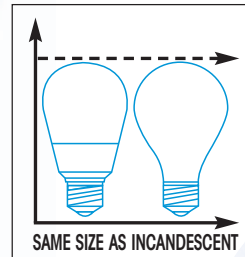

MAXLITE 13W
EQUIVALENT
60W

A19

- 15,000 hour life
- Full brightness instantly
- Same size as an incandescent A19
- UL rated for fully enclosed fixtures

Ideal for Consumers, Commercial & Industrial applications

NEW!
A19 CFL Premium MiniBulb

Watts	Order Code	Description	Incandescent Equivalent	Lumens	Lamp Life (Hrs)	Pack Type	Case Pack	Dimensions (W" x MOL")	K
13	31531	SKB13EAPWW A19 Premium MiniBulb	60	800	15,000	Box	12	2.4 x 4.3	2700
13	31535	SKB13EAPCW A19 Premium MiniBulb <i>Cool White</i>	60	800	15,000	Box	12	2.4 x 4.3	4100
13	31534	SKB13EAPDL A19 Premium MiniBulb <i>Daylight</i>	60	800	15,000	Box	12	2.4 x 4.3	5000

CALL MAXLITE OR YOUR LOCAL MAXLITE REPRESENTATIVE...

1-800-555-5629 or Fax: 973-244-7333 or e-mail info@maxlite.com

MaxLite™ 1-800-555-5629 www.maxlite.com info@maxlite.com

MAX6049