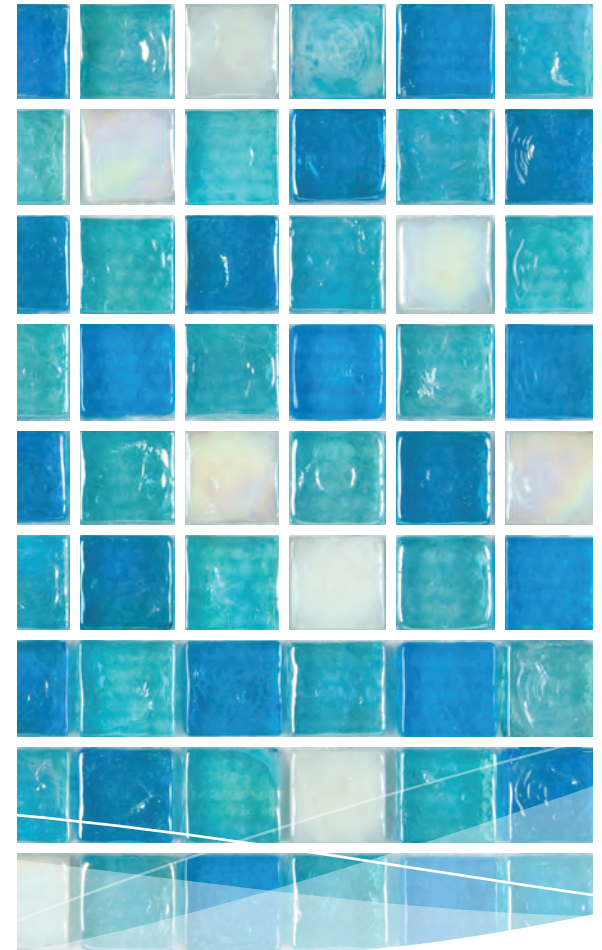

BEAUTIFUL MOSAICS *from Recycled Glass*